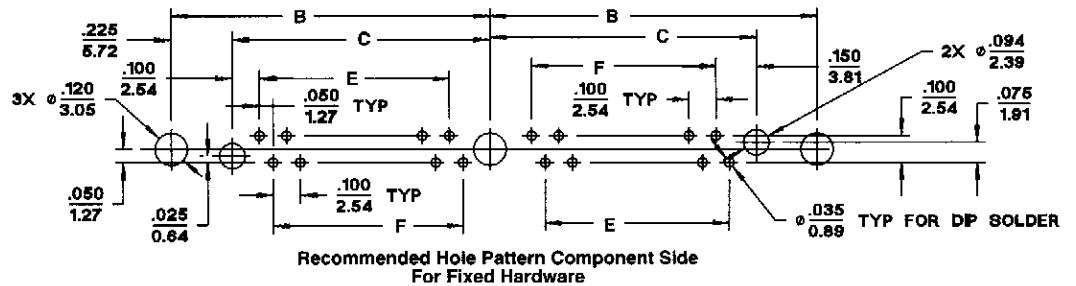

## Male Body / Female Contact: .100" Centers — .050" offset

**Description:** Straight through socket connector with mounting ears. .100" (2.54) centers .050" (1.27) offset

**Contacts:** 90, 100, 120

**Hardware:** See page 13

### DIMENSIONS