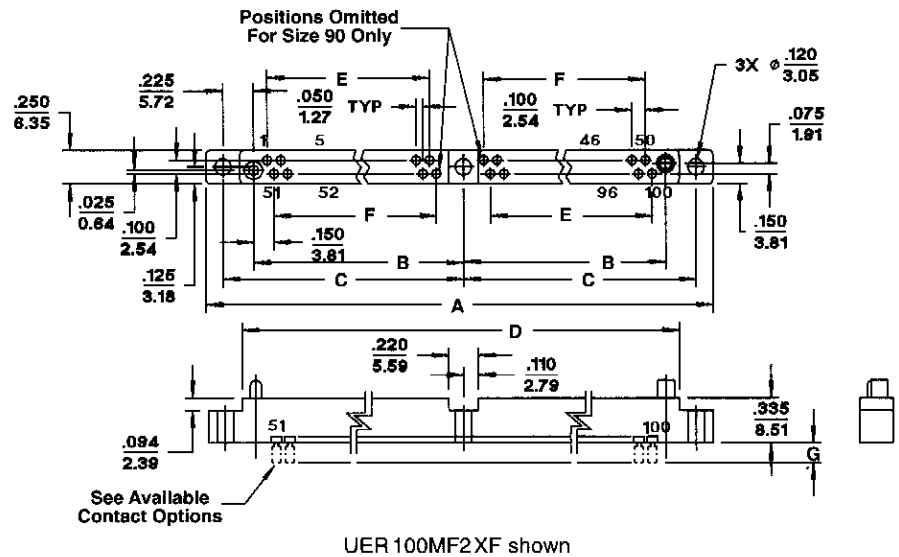

MIL-C-55302 / 60

UER-MF Series

Male Body / Female Contact: .100" Centers — .050" offset

Description: Straight through socket connector with mounting ears. .100" (2.54) centers .050" (1.27) offset

Contacts: 90, 100, 120

Hardware: See page 13

Contact

Termination: See page 13

Polarization

Configuration: See page 22

Suggested

Mounting: See below

OUTLINE

MOUNTING LAYOUT

MIL-C-55302 / 60

DIMENSIONS

# Contacts	A	B	C	D	E	F
90	5.650 (143.51)	2.700 (68.58)	2.475 (62.87)	5.150 (130.81)	2.200 (56.88)	2.100 (53.34)
100	6.150 (156.21)	2.950 (74.93)	2.725 (69.22)	5.650 (143.51)	2.400 (60.96)	2.400 (60.96)
120	7.150 (181.61)	3.450 (87.63)	3.225 (81.92)	6.650 (168.91)	2.900 (73.66)	2.900 (73.66)

Continental Connector Company, Subsidiary Of ASC Group, Inc.

53 La France Avenue ■ Bloomfield, New Jersey ■ 07003-5632 ■ Phone: (973) 429-8500 ■ FAX: (973) 743-2510