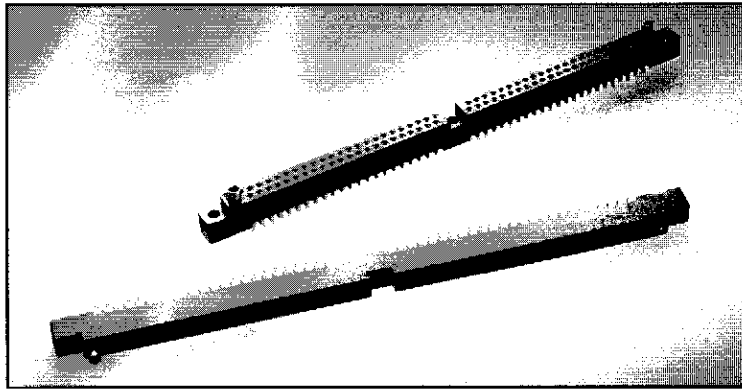

MIL-C-55302 / 60

UER-MF Series

Male Body / Female Contact: .100" Centers — .050" offset

Description: Straight through socket connector with mounting ears. .100" (2.54) centers .050" (1.27) offset

Contacts: 90, 100, 120

Hardware: See page 13

Contact

Termination: See page 13

Polarization

Configuration: See page 22

Suggested

Mounting: See below

OUTLINE