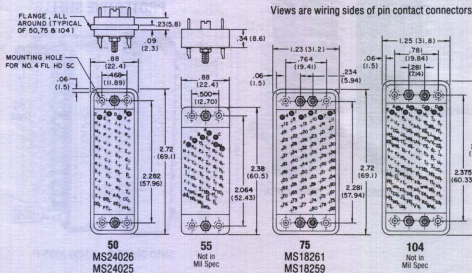

# 20 MIL-C-28748/5 & /6

MINIATURE RECTANGULAR CONNECTORS

## SIZE 20 CONTACTS

4, 5, 6, 7, 8, 9, 11, 12, 14, 15, 18, 20, 21, 26, 34, 41, 42, 50, 55, 75, 104 CONTACTS

Series 20 is described more comprehensively in our "Series 20 Rectangular Connectors" brochure.