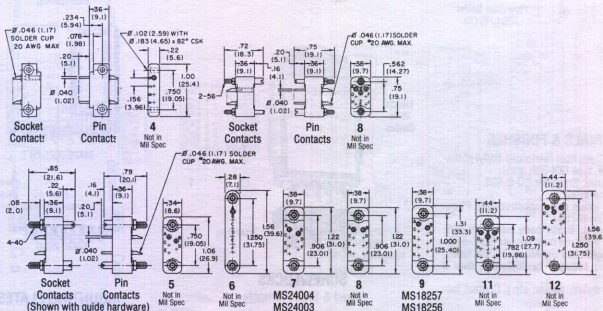

# 20 MIL-C-28748/5 & /6

MINIATURE RECTANGULAR CONNECTORS

## SIZE 20 CONTACTS

4, 5, 6, 7, 8, 9, 11, 12, 14, 15, 18, 20, 21, 26, 34, 41, 42, 50, 55, 75, 104 CONTACTS

Series 20 is described more comprehensively in our "Series 20 Rectangular Connectors" brochure.