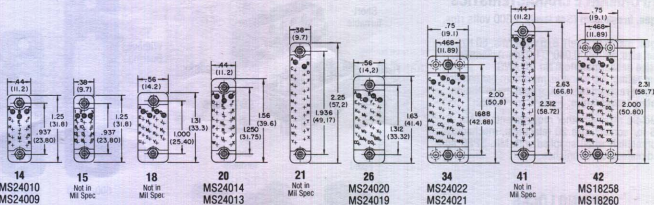

# 20 MIL-C-28748/5 & /6

MINIATURE RECTANGULAR CONNECTORS

## SIZE 20 CONTACTS

4, 5, 6, 7, 8, 9, 11, 12, 14, 15, 18, 20, 21, 26, 34, 41, 42, 50, 55, 75, 104 CONTACTS

Series 20 is described more comprehensively in our "Series 20 Rectangular Connectors" brochure.