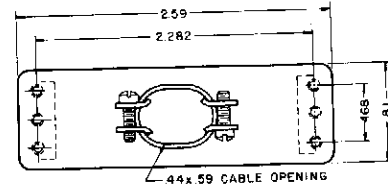

75 - 20H - 1

50 - 20H2 LARGE CABLE OPENING
50 - 20H00 NO CABLE OPENING

50-20H0 - EXTRA LARGE CABLE OPENING

50-20 H
50-20 H-1

50 - 20H4 REAR CABLE OPENING

104 - 20H
ACTUAL SIZE

42 - 20H (TOP CABLE OPENING .58 x .75)
42 - 20H - 1 (SIDE CABLE OPENING .44 x .59)

75 - 20H
75 - 20H - 1
75 - 20H2 (SHOWN IN PHANTOM)

104 - 20H
104 - 20H - 1

CONTINENTAL CONNECTORS