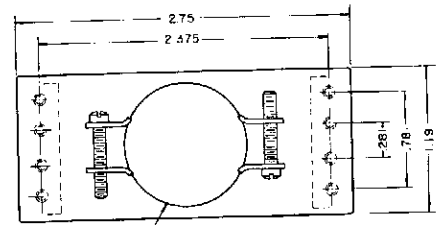

75 - 20H - 1

50 - 20H2 LARGE CABLE OPENING
50 - 20H00 NO CABLE OPENING

50-20H0 - EXTRA LARGE CABLE OPENING

50-20 H
50-20 H-1

50 - 20H4 REAR CABLE OPENING

104 - 20H
ACTUAL SIZE

42 - 20H (TOP CABLE OPENING .58 x .75)
42 - 20H - 1 (SIDE CABLE OPENING .44 x .59)

75 - 20H
75 - 20H - 1
75 - 20H2 (SHOWN IN PHANTOM)

104 - 20H
104 - 20H - 1

CONTINENTAL CONNECTORS