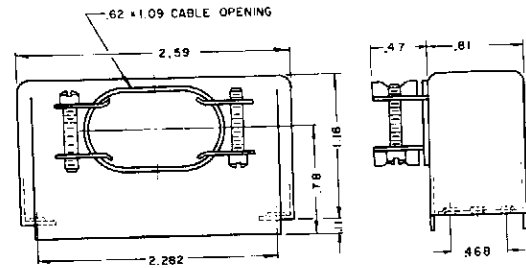

75 - 20H - 1

50 - 20H2 LARGE CABLE OPENING
50 - 20H00 NO CABLE OPENING

50-20H0 - EXTRA LARGE CABLE OPENING

50-20 H
50-20 H-1

50 - 20H4 REAR CABLE OPENING

104 - 20H
ACTUAL SIZE

42 - 20H (TOP CABLE OPENING .58 x .75)
42 - 20H - 1 (SIDE CABLE OPENING .44 x .59)

75 - 20H
75 - 20H - 1
75 - 20H2 (SHOWN IN PHANTOM)

104 - 20H
104 - 20H - 1

CONTINENTAL CONNECTORS