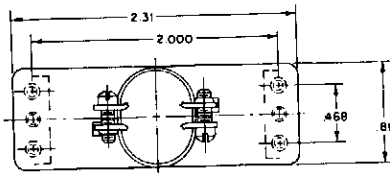

75 - 20H - 1

50 - 20H2 LARGE CABLE OPENING
50 - 20H00 NO CABLE OPENING

50-20H0 - EXTRA LARGE CABLE OPENING

50-20 H
50-20 H-1

50 - 20H4 REAR CABLE OPENING

104 - 20H
ACTUAL SIZE

42 - 20H (TOP CABLE OPENING .58 x .75)
42 - 20H - 1 (SIDE CABLE OPENING .44 x .59)

75 - 20H
75 - 20H - 1
75 - 20H2 (SHOWN IN PHANTOM)

104 - 20H
104 - 20H - 1

CONTINENTAL CONNECTORS