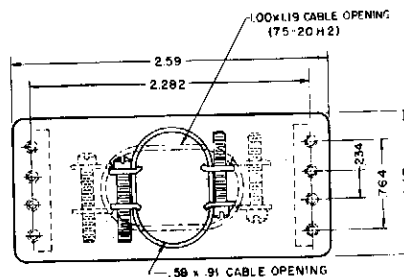

75 - 20H - 1

50 - 20H2 LARGE CABLE OPENING
50 - 20H00 NO CABLE OPENING

50-20H0 - EXTRA LARGE CABLE OPENING

50-20 H
50-20 H-1

50 - 20H4 REAR CABLE OPENING

104 - 20H
ACTUAL SIZE

42 - 20H (TOP CABLE OPENING .58 x .75)
42 - 20H - 1 (SIDE CABLE OPENING .44 x .59)

75 - 20H
75 - 20H - 1
75 - 20H2 (SHOWN IN PHANTOM)

104 - 20H
104 - 20H - 1

CONTINENTAL CONNECTORS