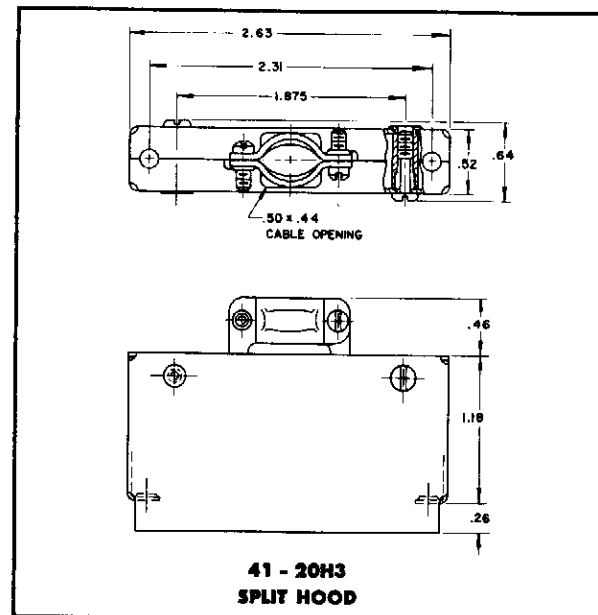

**21 - 20H**

**21 - 20H - 1**

**34 - 20H  
TOP CABLE  
OPENING**

**26 - 20H  
26 - 20H - 1**

**34 - 20H  
34 - 20H - 1  
34 - 20H00 WITHOUT CABLE OPENING**

**34 - 20H - 1  
SIDE CABLE  
OPENING**

**ACTUAL SIZE**

**41-20H-2 LARGE CABLE OPENING**

**41 - 20H0 - EXTRA LARGE CABLE OPENING**

**41 - 20H TOP CABLE OPENING  
41 - 20H - 1 SIDE CABLE OPENING**

**34 - 20H5 TOP CABLE OPENING  
34 - 20H15 SIDE CABLE OPENING**

**41 - 20H3  
SPLIT HOOD**

**CONTINENTAL CONNECTORS**