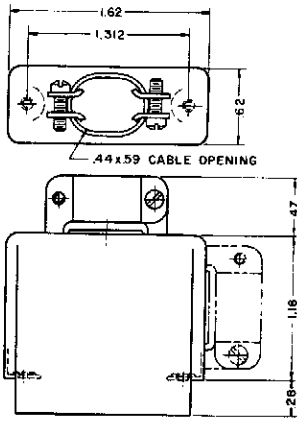

**21 - 20H**

**21 - 20H - 1**

**34 - 20H  
TOP CABLE  
OPENING**

**26 - 20H  
26 - 20H - 1**

**34 - 20H  
34 - 20H - 1  
34 - 20H00 WITHOUT CABLE OPENING**

**34 - 20H - 1  
SIDE CABLE  
OPENING**

**ACTUAL SIZE**

**41-20H-2 LARGE CABLE OPENING**

**41 - 20H0 - EXTRA LARGE CABLE OPENING**

**41 - 20H TOP CABLE OPENING  
41 - 20H - 1 SIDE CABLE OPENING**

**34 - 20H5 TOP CABLE OPENING  
34 - 20H15 SIDE CABLE OPENING**

**41 - 20H3  
SPLIT HOOD**

**CONTINENTAL CONNECTORS**