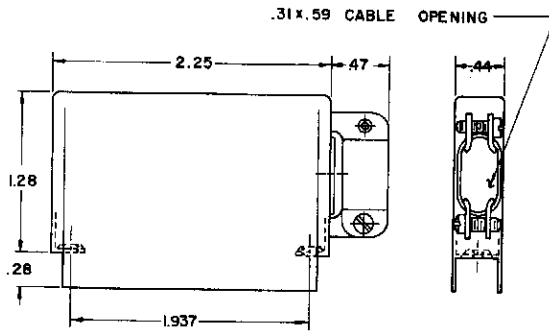

**21 - 20H**

**21 - 20H - 1**

**34 - 20H  
TOP CABLE  
OPENING**

**26 - 20H  
26 - 20H - 1**

**34 - 20H  
34 - 20H - 1  
34 - 20H00 WITHOUT CABLE OPENING**

**34 - 20H - 1  
SIDE CABLE  
OPENING**

**ACTUAL SIZE**

**41-20H-2 LARGE CABLE OPENING**

**41 - 20H0 - EXTRA LARGE CABLE OPENING**

**41 - 20H TOP CABLE OPENING  
41 - 20H - 1 SIDE CABLE OPENING**

**34 - 20H5 TOP CABLE OPENING  
34 - 20H15 SIDE CABLE OPENING**

**41 - 20H3  
SPLIT HOOD**

**CONTINENTAL CONNECTORS**