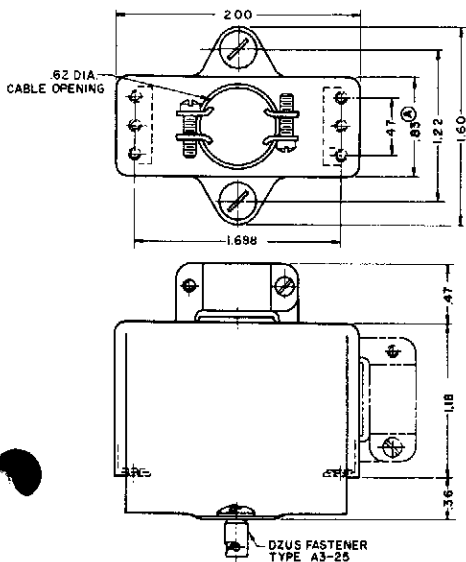

**21 - 20H**

**21 - 20H - 1**

**34 - 20H  
TOP CABLE  
OPENING**

**26 - 20H  
26 - 20H - 1**

**34 - 20H  
34 - 20H - 1  
34 - 20H00 WITHOUT CABLE OPENING**

**34 - 20H - 1  
SIDE CABLE  
OPENING**

**ACTUAL SIZE**

**41-20H-2 LARGE CABLE OPENING**

**41 - 20H0 - EXTRA LARGE CABLE OPENING**

**41 - 20H TOP CABLE OPENING  
41 - 20H - 1 SIDE CABLE OPENING**

**34 - 20H5 TOP CABLE OPENING  
34 - 20H15 SIDE CABLE OPENING**

**41 - 20H3  
SPLIT HOOD**

**CONTINENTAL CONNECTORS**